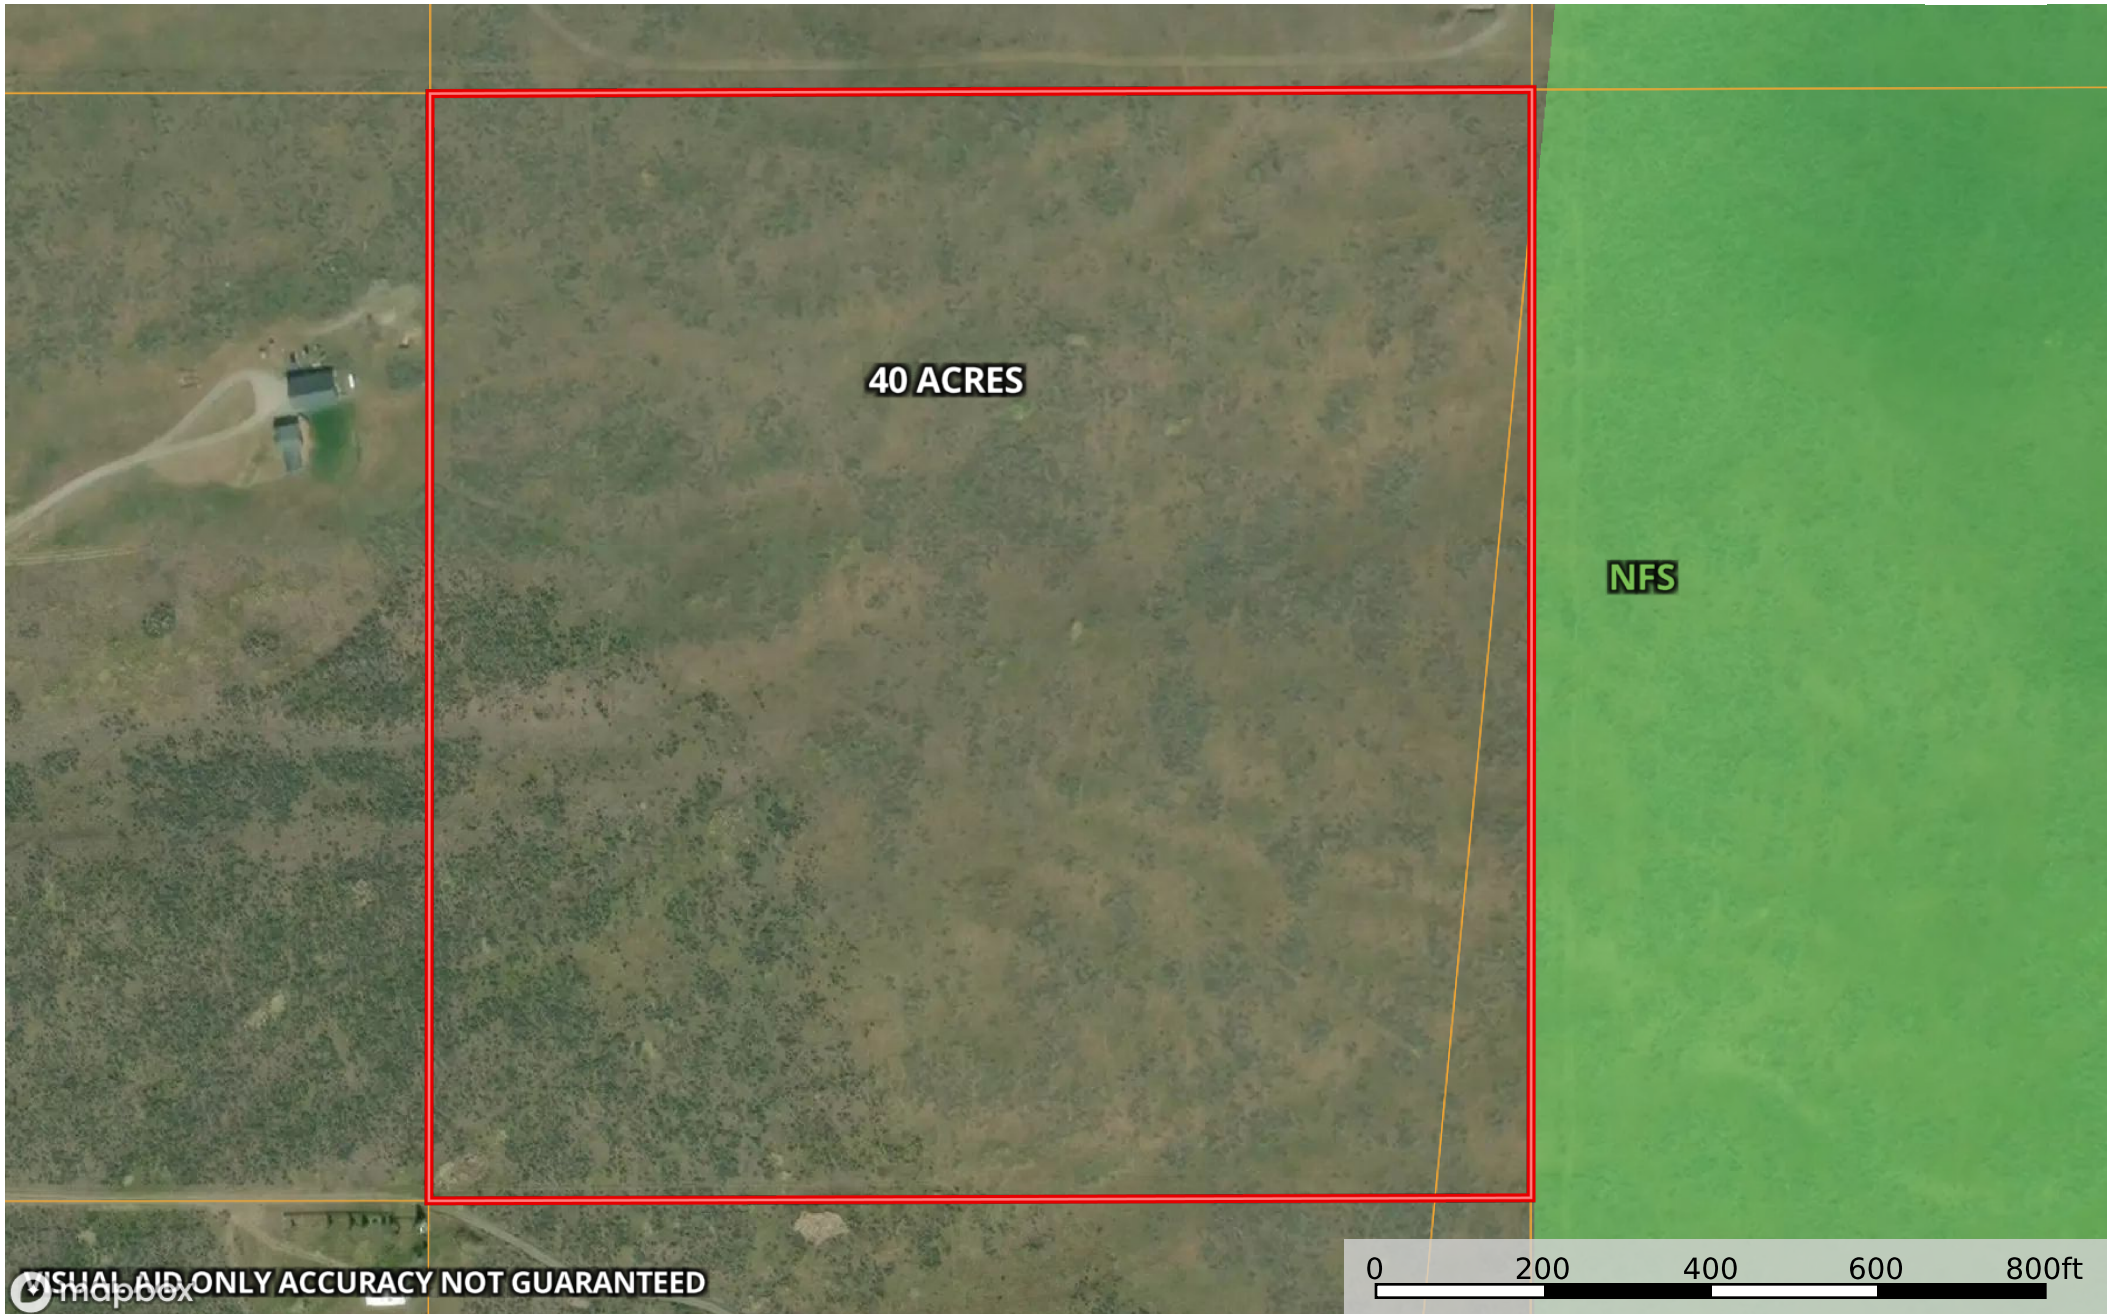

Fleeson 40 acres land to sell

Madison County, Montana, 40 AC +/-

VISUAL AID ONLY ACCURACY NOT GUARANTEED

- Boundary
- Forest Service
- State Land
- Fish and Wildlife
- National Park
- Other
- BLM
- Local Government
- Conservation Easements
- Stream, Intermittent
- River/Creek
- Water Body